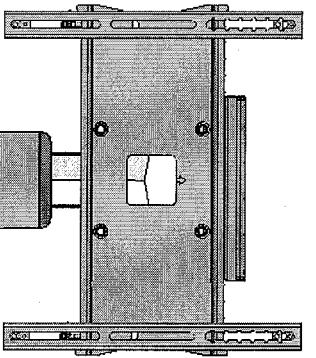

AX1500LC

Cabinet access
Width 500mm
Depth 400mm
Height 180mm

1650mm height to
centre of screen

Axia High Level Stand with Cabinet Base