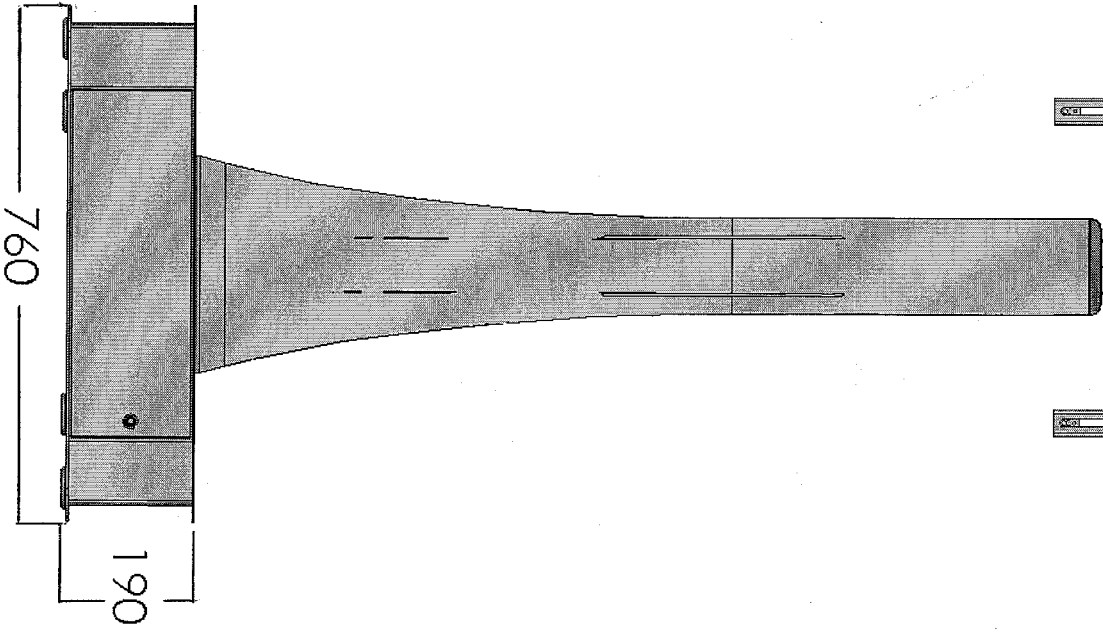

AX1500LC

Cabinet access
Width 500mm
Depth 400mm
Height 180mm

1650mm height to
centre of screen

Axia High Level Stand with Cabinet Base